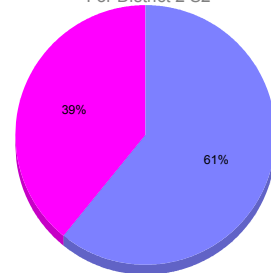

Goal, New, Dropped, Gain/Loss

Comparison of Membership Gain/Loss

Current Year Compared to the Previous Year

Gender Comparison 2010-2011

For District 2 S2

Oct/Nov/Dec

■ Male ■ Female